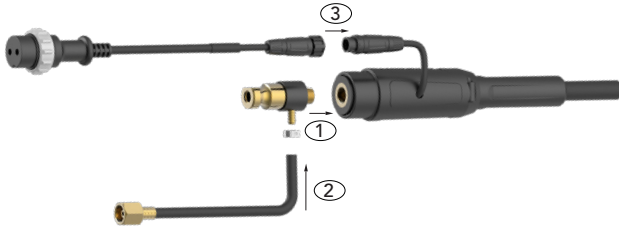

Set-Up Guide

Arc M Universal System

INTELLIGENT
TORCH SOLUTIONS

Universal System-Small Housing

Tweco®, Miller®, LPB and LPW Connection

MAKE WORK
LIFE EASIER

The system is built with a common gun plug connector, allowing all rear-ends to interchange seamlessly without requiring any special tools

Uni to Lincoln® Connection

1-3

1. Assemble Lincoln® Power Pin
2. Assemble Lincoln® Gas Tube Assembly
3. Connect Quick Fit Assembly

4

4. Complete Lincoln® Connection

Uni to Panasonic® Connection

1-3

1. Assemble Panasonic® Power Pin
2. Assemble Panasonic® Gas Tube Assembly
3. Connect Quick Fit Assembly

4

4. Complete Panasonic® Connection

Uni to Euro® Connection

1-2

1. Open Rear End Housing
2. Remove Gun Plug Body and Male Switch Wire Plug

3-5

3. Assemble Liner Retaining Nut and Hybrid Gun Plug Body and Gun Plug Nut
4. Assemble Housing Stopper
5. Assemble Housing

6

6. Complete Euro® Connection

Universal System-Large Housing

Tweco®, Miller®, LPB and LPW Connection

MAKE WORK
LIFE EASIER

The system is built with a common gun plug connector, allowing all rear-ends to interchange seamlessly without requiring any special tools