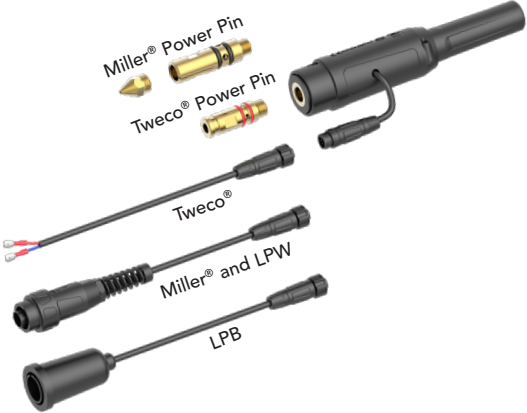

Set-Up Guide

Arc M Universal System

INTELLIGENT
TORCH SOLUTIONS

Universal System-Small Housing

Tweco®, Miller®, LPB and LPW Connection

MAKE WORK
LIFE EASIER

The system is built with a common gun plug connector, allowing all rear-ends to interchange seamlessly without requiring any special tools

Uni to Lincoln® Connection

1-3

1. Assemble Lincoln® Power Pin
2. Assemble Lincoln® Gas Tube Assembly
3. Connect Quick Fit Assembly

4

4. Complete Lincoln® Connection

Uni to Panasonic® Connection

1-3

1. Assemble Panasonic® Power Pin
2. Assemble Panasonic® Gas Tube Assembly
3. Connect Quick Fit Assembly

6

6. Complete Euro® Connection

Universal System-Large Housing

Tweco®, Miller®, LPB and LPW Connection

MAKE WORK
LIFE EASIER

The system is built with a common gun plug connector, allowing all rear-ends to interchange seamlessly without requiring any special tools