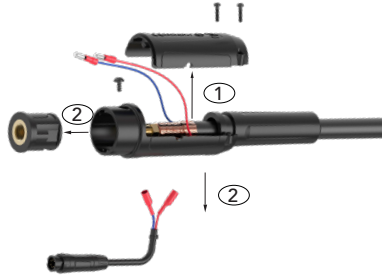

Set-Up Guide

Arc M Universal System

INTELLIGENT
TORCH SOLUTIONS

Universal System-Small Housing

Tweco®, Miller®, LPB and LPW Connection

MAKE WORK
LIFE EASIER

The system is built with a common gun plug connector, allowing all rear-ends to interchange seamlessly without requiring any special tools

Uni to Lincoln® Connection

1-3

1. Assemble Lincoln® Power Pin
2. Assemble Lincoln® Gas Tube Assembly
3. Connect Quick Fit Assembly

4

4. Complete Lincoln® Connection

Uni to Panasonic® Connection

1-3

1. Assemble Panasonic® Power Pin
2. Assemble Panasonic® Gas Tube Assembly
3. Connect Quick Fit Assembly

4

4. Complete Panasonic® Connection

Uni to Euro® Connection

1-2

1. Open Rear End Housing
2. Remove Gun Plug Body and Male Switch Wire Plug

3-5

3. Assemble Liner Retaining Nut and Hybrid Gun Plug Body and Gun Plug Nut
4. Assemble Housing Stopper
5. Assemble Housing

6

6. Complete Euro® Connection

Universal System-Large Housing

Tweco®, Miller®, LPB and LPW Connection

MAKE WORK
LIFE EASIER

The system is built with a common gun plug connector, allowing all rear-ends to interchange seamlessly without requiring any special tools