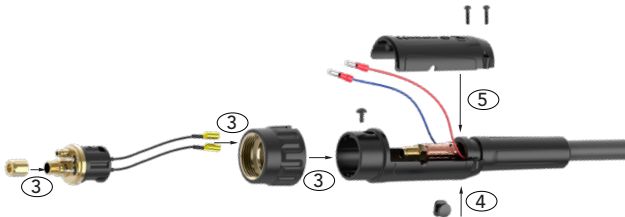

Uni to Lincoln® Connection

1-3

1. Assemble Lincoln® Power Pin
2. Assemble Lincoln® Gas Tube Assembly
3. Connect Quick Fit Assembly

4

4. Complete Lincoln® Connection

Uni to Panasonic® Connection

1-3

1. Assemble Panasonic® Power Pin
2. Assemble Panasonic® Gas Tube Assembly
3. Connect Quick Fit Assembly

4

4. Complete Panasonic® Connection

Uni to Euro® Connection

1-2

1. Open Rear End Housing
2. Remove Gun Plug Body and Male Switch Wire Plug

3-5

3. Assemble Liner Retaining Nut and Hybrid Gun Plug Body and Gun Plug Nut
4. Assemble Housing Stopper
5. Assemble Housing

6

6. Complete Euro® Connection

Universal System-Large Housing

Tweco®, Miller®, LPB and LPW Connection

MAKE WORK
LIFE EASIER

The system is built with a common gun plug connector, allowing all rear-ends to interchange seamlessly without requiring any special tools