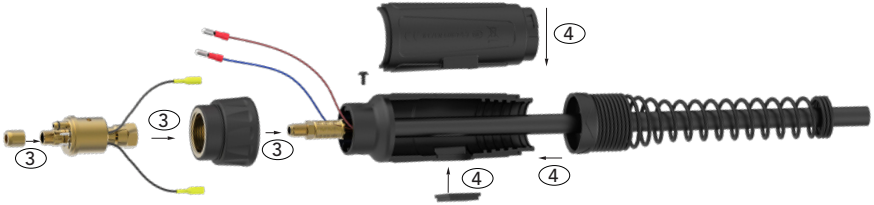

Uni to Lincoln® Connection

1-3

1. Assemble Lincoln® Power Pin
2. Assemble Lincoln® Gas Tube Assembly
3. Connect Quick Fit Assembly

4

4. Complete Lincoln® Connection

Uni to Panasonic® Connection

1-3

1. Assemble Panasonic® Power Pin
2. Assemble Panasonic® Gas Tube Assembly
3. Connect Quick Fit Assembly

4

4. Complete Panasonic® Connection

Uni to Euro® Connection

1-2

1. Remove Support, open Housing
2. Disassemble Plug Body and Male Switch Wire Plug

3-5

3. Assemble Nut and Euro® Body
4. Assemble Flat cover, Housing and Support