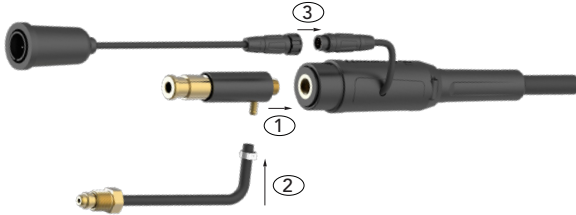

MAKE WORK
LIFE EASIER

A close-up photograph of a person's hands wearing a grey work glove, holding a black and blue Arc M Universal System torch. The person is wearing a blue shirt. The torch has a blue trigger and a black handle with a silver nozzle. The background is blurred.

Set-Up Guide

Arc M Universal System

INTELLIGENT
TORCH SOLUTIONS

Universal System-Small Housing

Tweco®, Miller®, LPB and LPW Connection

MAKE WORK
LIFE EASIER

The system is built with a common gun plug connector, allowing all rear-ends to interchange seamlessly without requiring any special tools

Uni to Lincoln® Connection

1-3

1. Assemble Lincoln® Power Pin
2. Assemble Lincoln® Gas Tube Assembly
3. Connect Quick Fit Assembly

4

4. Complete Lincoln® Connection

Uni to Panasonic® Connection

1-3

1. Assemble Panasonic® Power Pin
2. Assemble Panasonic® Gas Tube Assembly
3. Connect Quick Fit Assembly