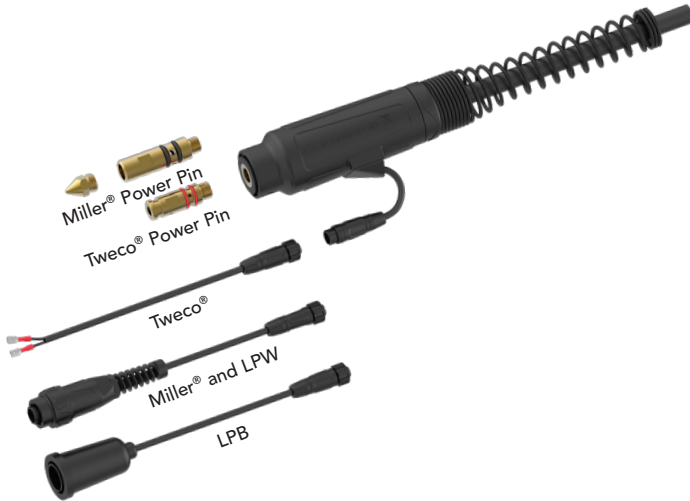

Uni to Lincoln® Connection

1-3

1. Assemble Lincoln® Power Pin
2. Assemble Lincoln® Gas Tube Assembly
3. Connect Quick Fit Assembly

4

4. Complete Lincoln® Connection

Uni to Panasonic® Connection

1-3

1. Assemble Panasonic® Power Pin
2. Assemble Panasonic® Gas Tube Assembly
3. Connect Quick Fit Assembly

6

6. Complete Euro® Connection

Universal System-Large Housing

Tweco®, Miller®, LPB and LPW Connection

MAKE WORK
LIFE EASIER

The system is built with a common gun plug connector, allowing all rear-ends to interchange seamlessly without requiring any special tools